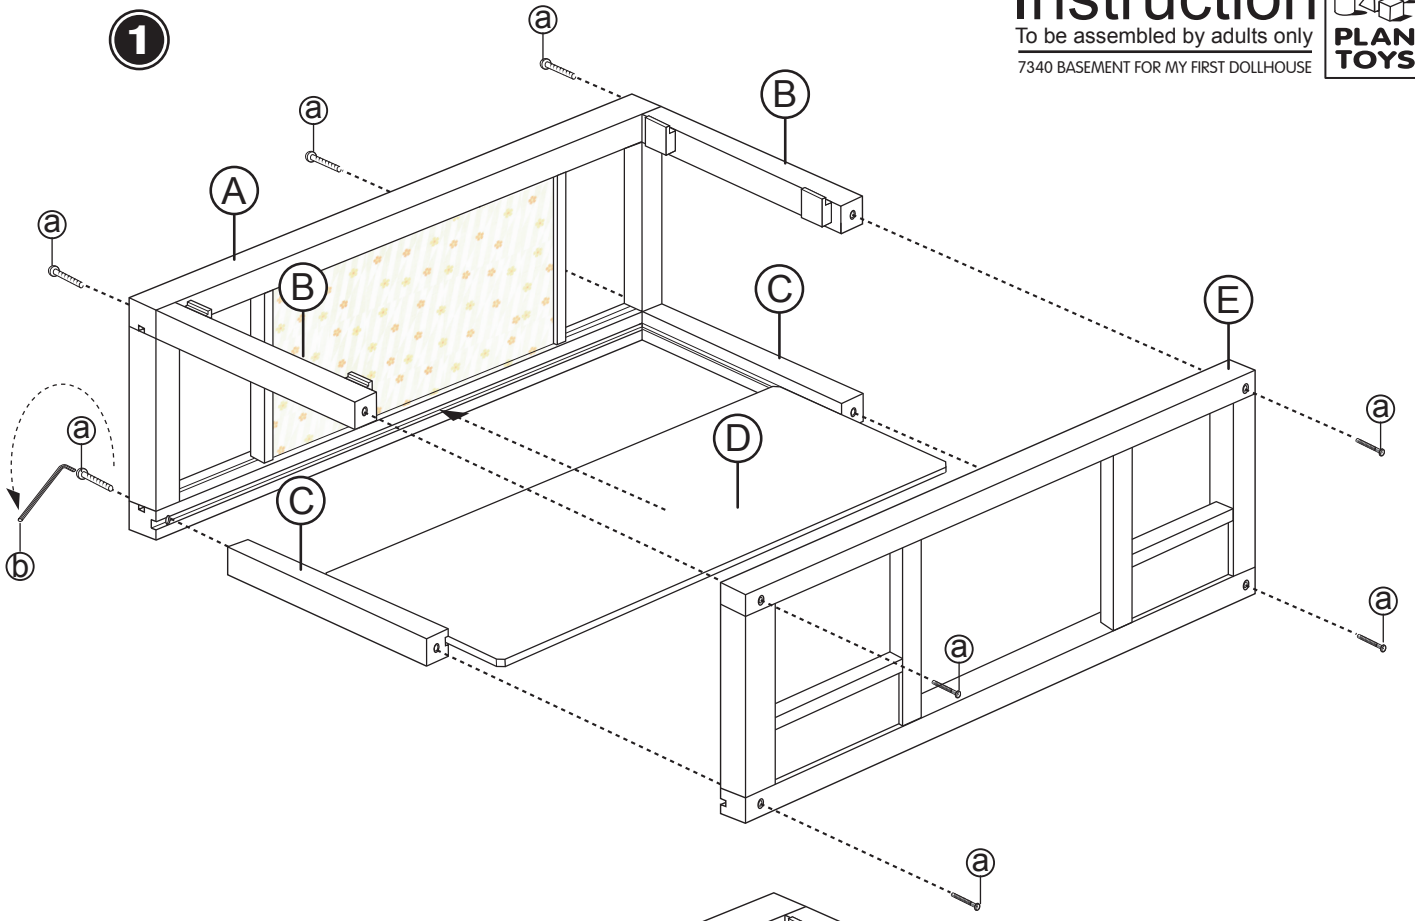

Instruction

To be assembled by adults only
7340 BASEMENT FOR MY FIRST DOLLHOUSE

2

WARNING:
CHOKING HAZARD-Small Parts
Not for children under 3 years.
The toy is to be assembled by an adult.
Some parts of this product are small.
Keep out of baby's reach.

Parts List

(A) x 1

(B) x 2

(C) x 2

(D) x 1

(E) x 1

Hardware List

(a) x 8

(b) x 1